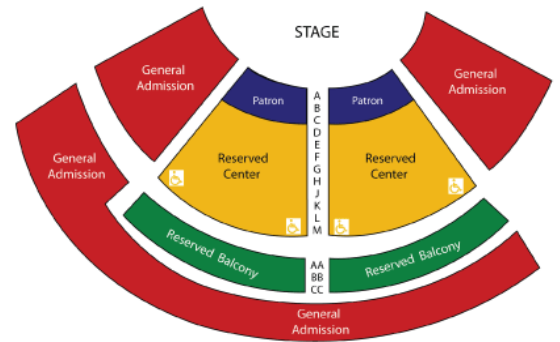

2018 Season Ticket Order Form

Complete form and return to: 733 Union Blvd • St. Louis, MO 63108 • 314-361-2881

Indicate number of Subscriptions

Patron Includes \$50 tax-deductible donation	Reserved Center	Reserved Balcony	General Admission
\$165	\$115	\$115	\$80