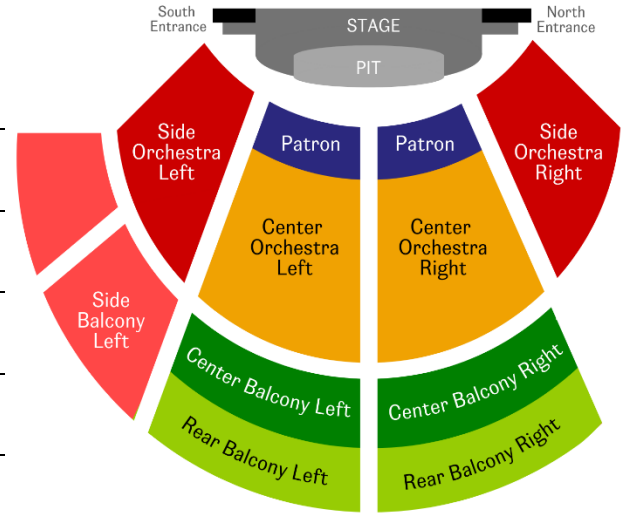

2024 Ticket Order Form

name _____

address _____

city _____ state _____ zip _____

phone _____

email _____

Season Subscription Prices: Circle your subscription level.

Patron	Center Orchestra	Center Balcony	Side Orchestra	Rear Balcony	Side Balcony
\$165.00*	\$115.00	\$110.00	\$80.00	\$75.00	\$75.00

Patron	Center Orchestra		Center Balcony		Side Orchestra		Rear Balcony		Side Balcony	
	Adult	Senior	Adult	Senior	Adult	Senior	Adult	Senior	Adult	Senior
\$60**	\$50	\$47	\$45	\$42	\$40	\$37	\$35	\$32	\$35	\$32

BIZET CARMEN	Fri.	July 5									
	Sat.	July 6									
	Fri.	July 12									
	Sat.	July 13									
VERDI AIDA IN CONCERT	Fri.	July 26									
	Sun.	July 28m									
	Sat.	Aug. 3									
SONDHEIM INTO THE WOODS	Fri.	Aug. 16									
	Sat.	Aug. 17									
	Fri.	Aug. 23									
	Sat.	Aug. 24									

Ticket Subtotal	
Tax-deductible donation	
Ticket Delivery	<input type="checkbox"/> Mail \$2.50 <input type="checkbox"/> Email <input type="checkbox"/> Will Call
TOTAL	

We will do our best to seat you as close to your seats from last year as possible. Seats are assigned on a first-come basis. **Interested in different seats? Tell us about your seating preferences:** Do you like an aisles seat? Is being closer to the front more important than being closer to center?